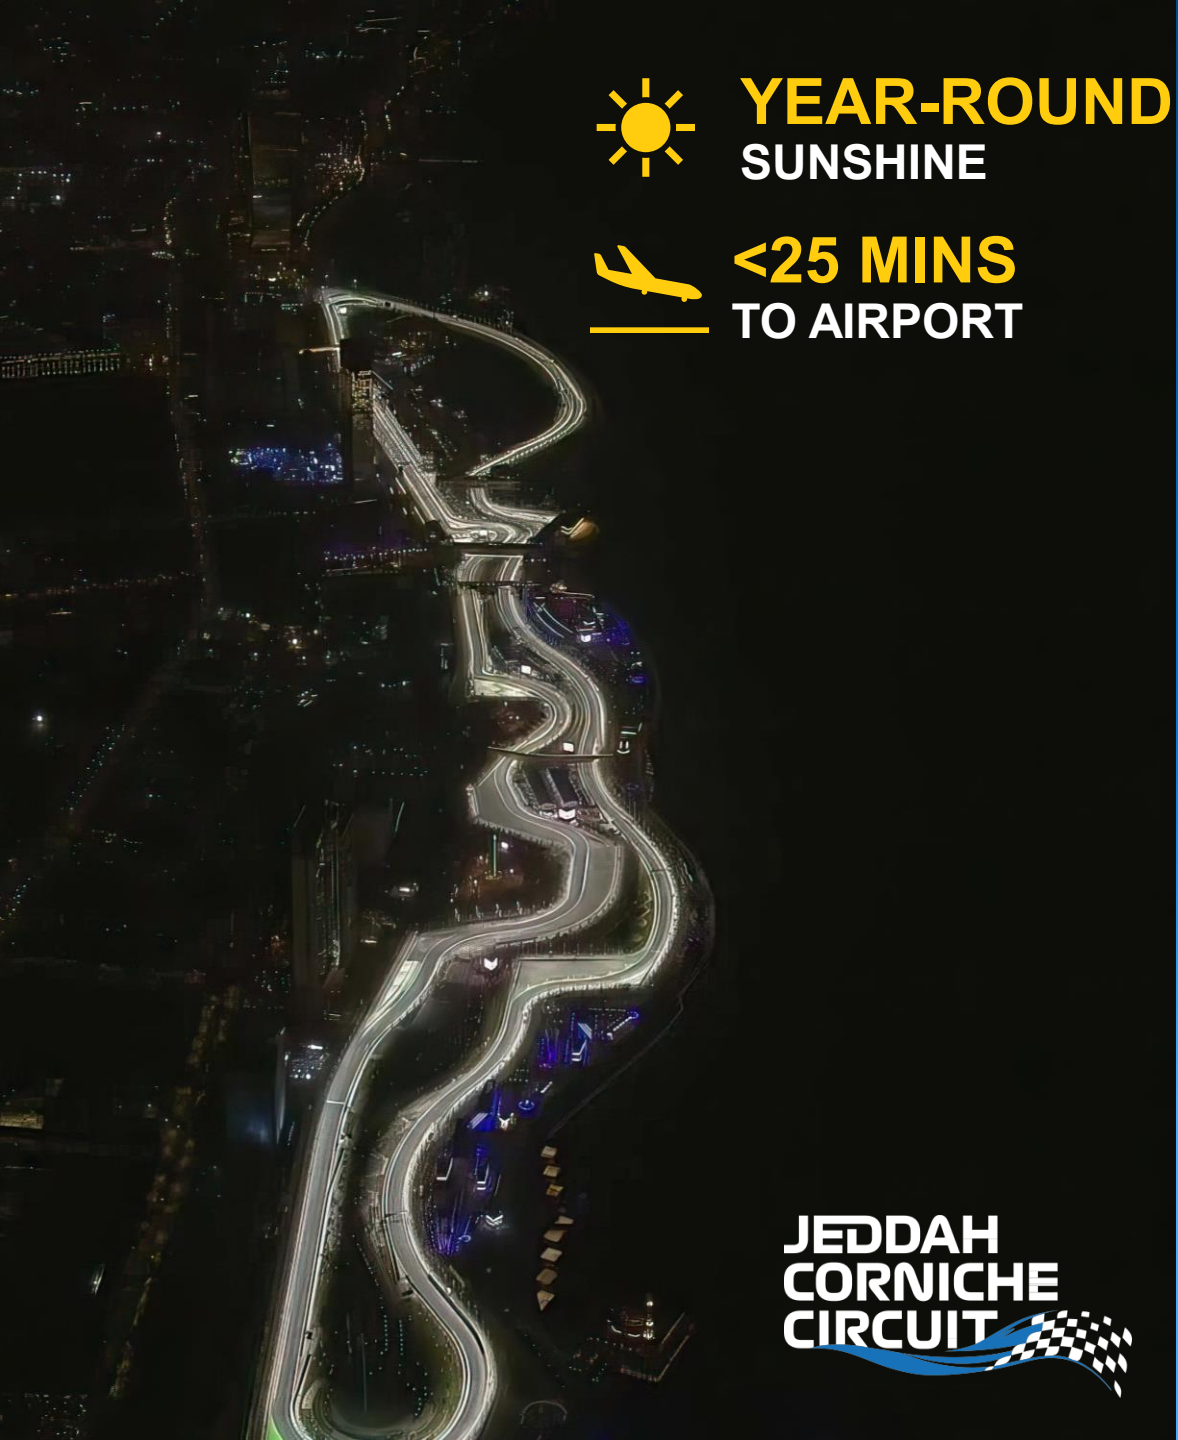

EXPERIENCE THE
JEDDAH CORNICHE CIRCUIT
THE WORLD'S FASTEST STREET CIRCUIT

شركة رياضة المحركات السعودية

EXPLORE THE THRILL

OUR TRACK

Strategically located along the stunning coastline of the Red Sea, the Jeddah Corniche Circuit (JCC) isn't just the world's fastest F1 street circuit – it's a venue that guarantees unparalleled excitement and thrilling moments

JEDDAH
CORNICHE
CIRCUIT

**YEAR-ROUND
SUNSHINE**

**<25 MINS
TO AIRPORT**

**JEDDAH
CORNICHE
CIRCUIT**

HIRE THE WORLD'S FASTEST FORMULA 1 STREET CIRCUIT

CIRCUIT CONFIGURATIONS

GRAND PRIX CIRCUIT

Length: 6.174km